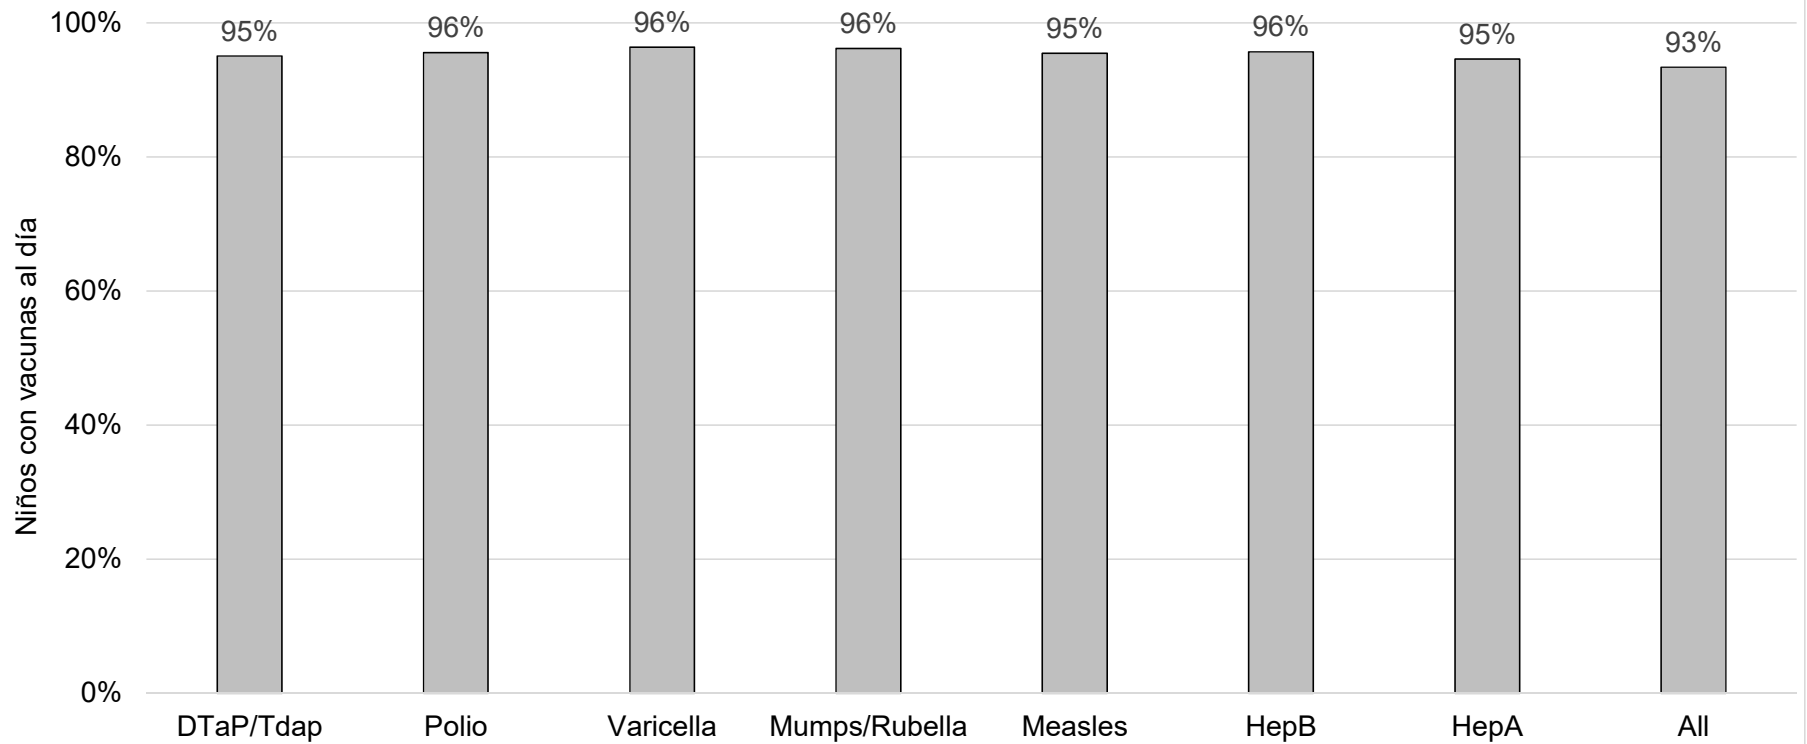

¿Cuántos niños en edad escolar* están al día con las vacunas en su condado?

■ Lane County

* Jardín de infancia hasta el grado 12

Fecha de evaluación: 04/03/2019

Fuente de datos: Informes de Resumen de Inmunización Primaria